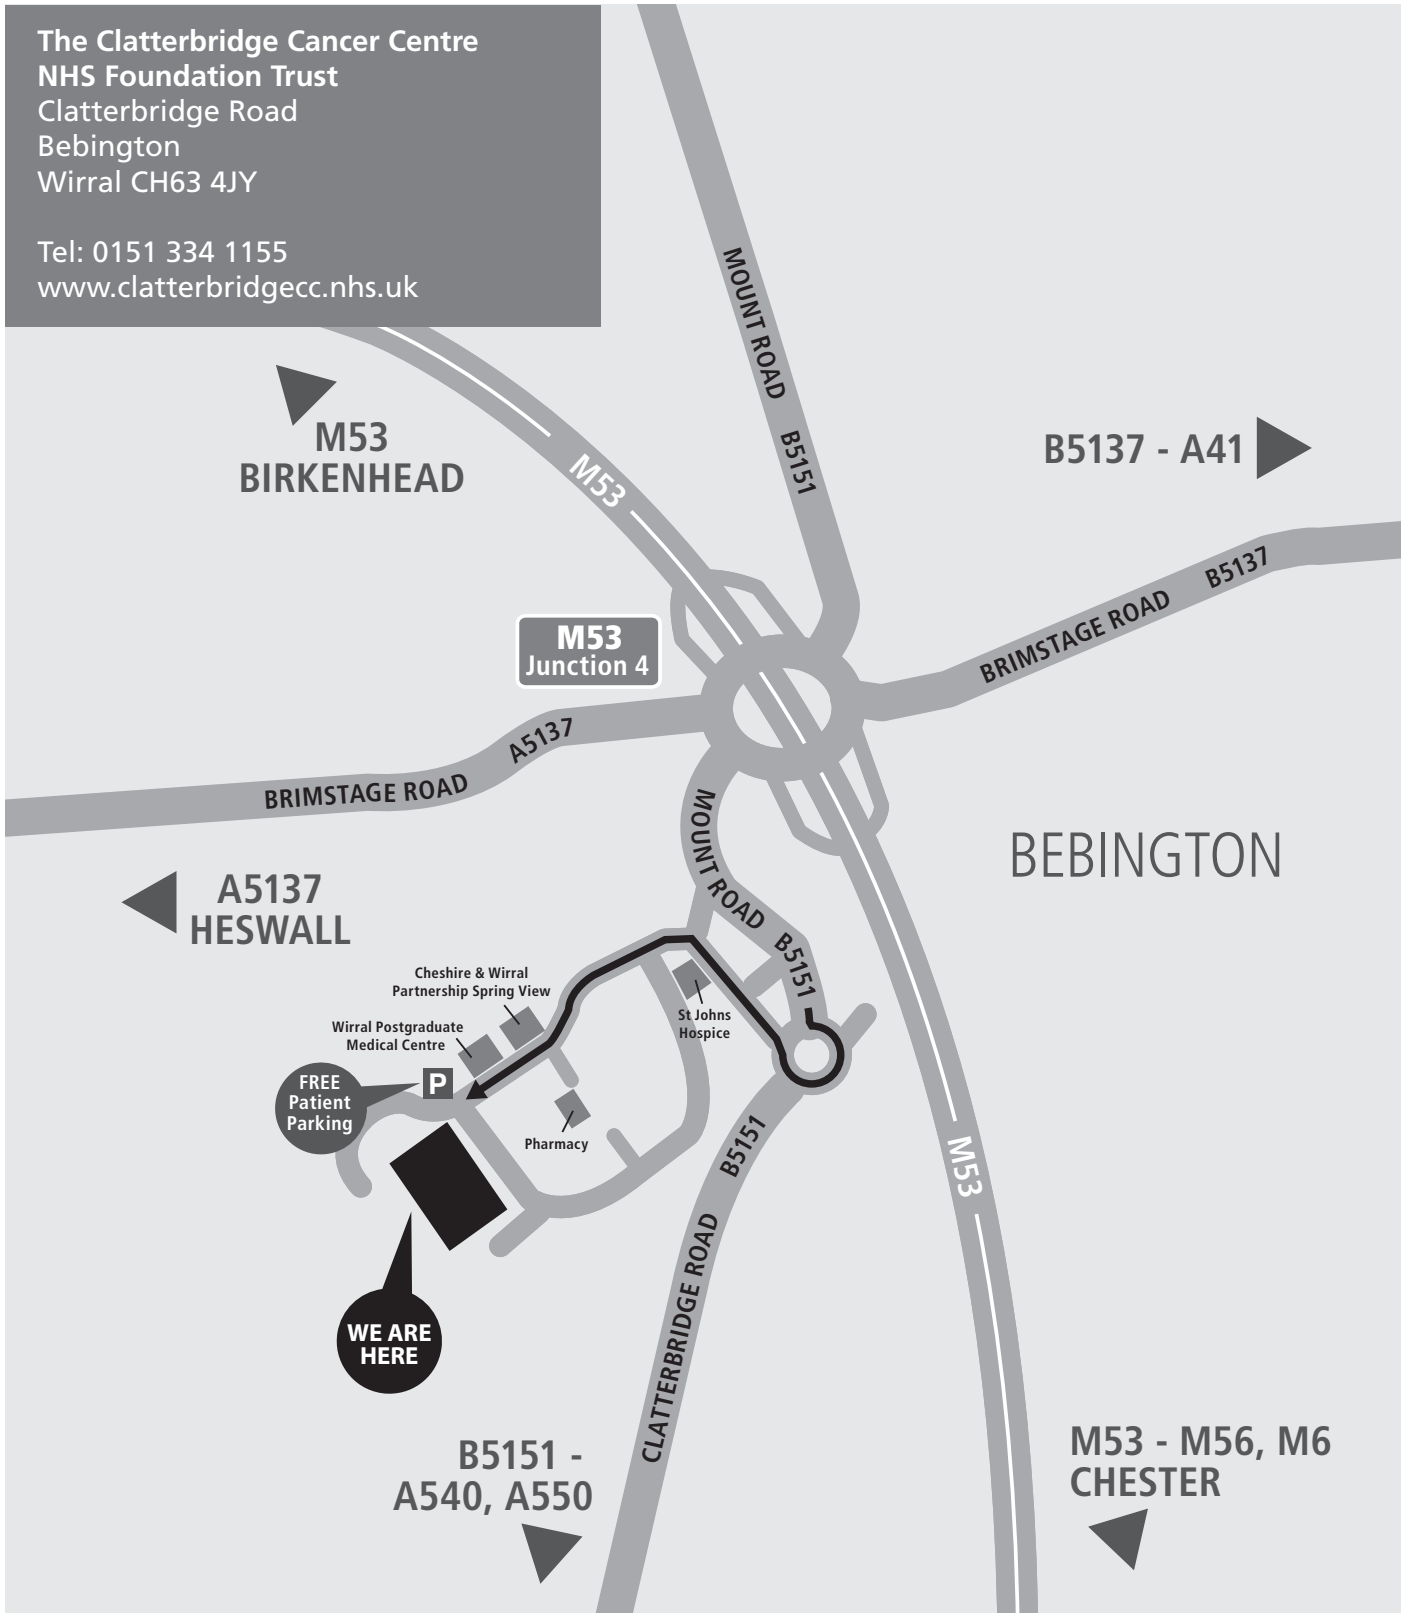

The Clatterbridge Cancer Centre
NHS Foundation Trust
Clatterbridge Road
Bebington
Wirral CH63 4JY

Tel: 0151 334 1155
www.clatterbridgecc.nhs.uk

The Clatterbridge Cancer Centre is just off junction 4 of the M53. From junction 4, follow signs for Clatterbridge Hospital. Once you enter the grounds of the hospital, go straight ahead at the small roundabout. You will find The Clatterbridge Cancer Centre at the far end of the hospital site.

At the front of the Centre's main entrance we have free car parking for patients and visitors.