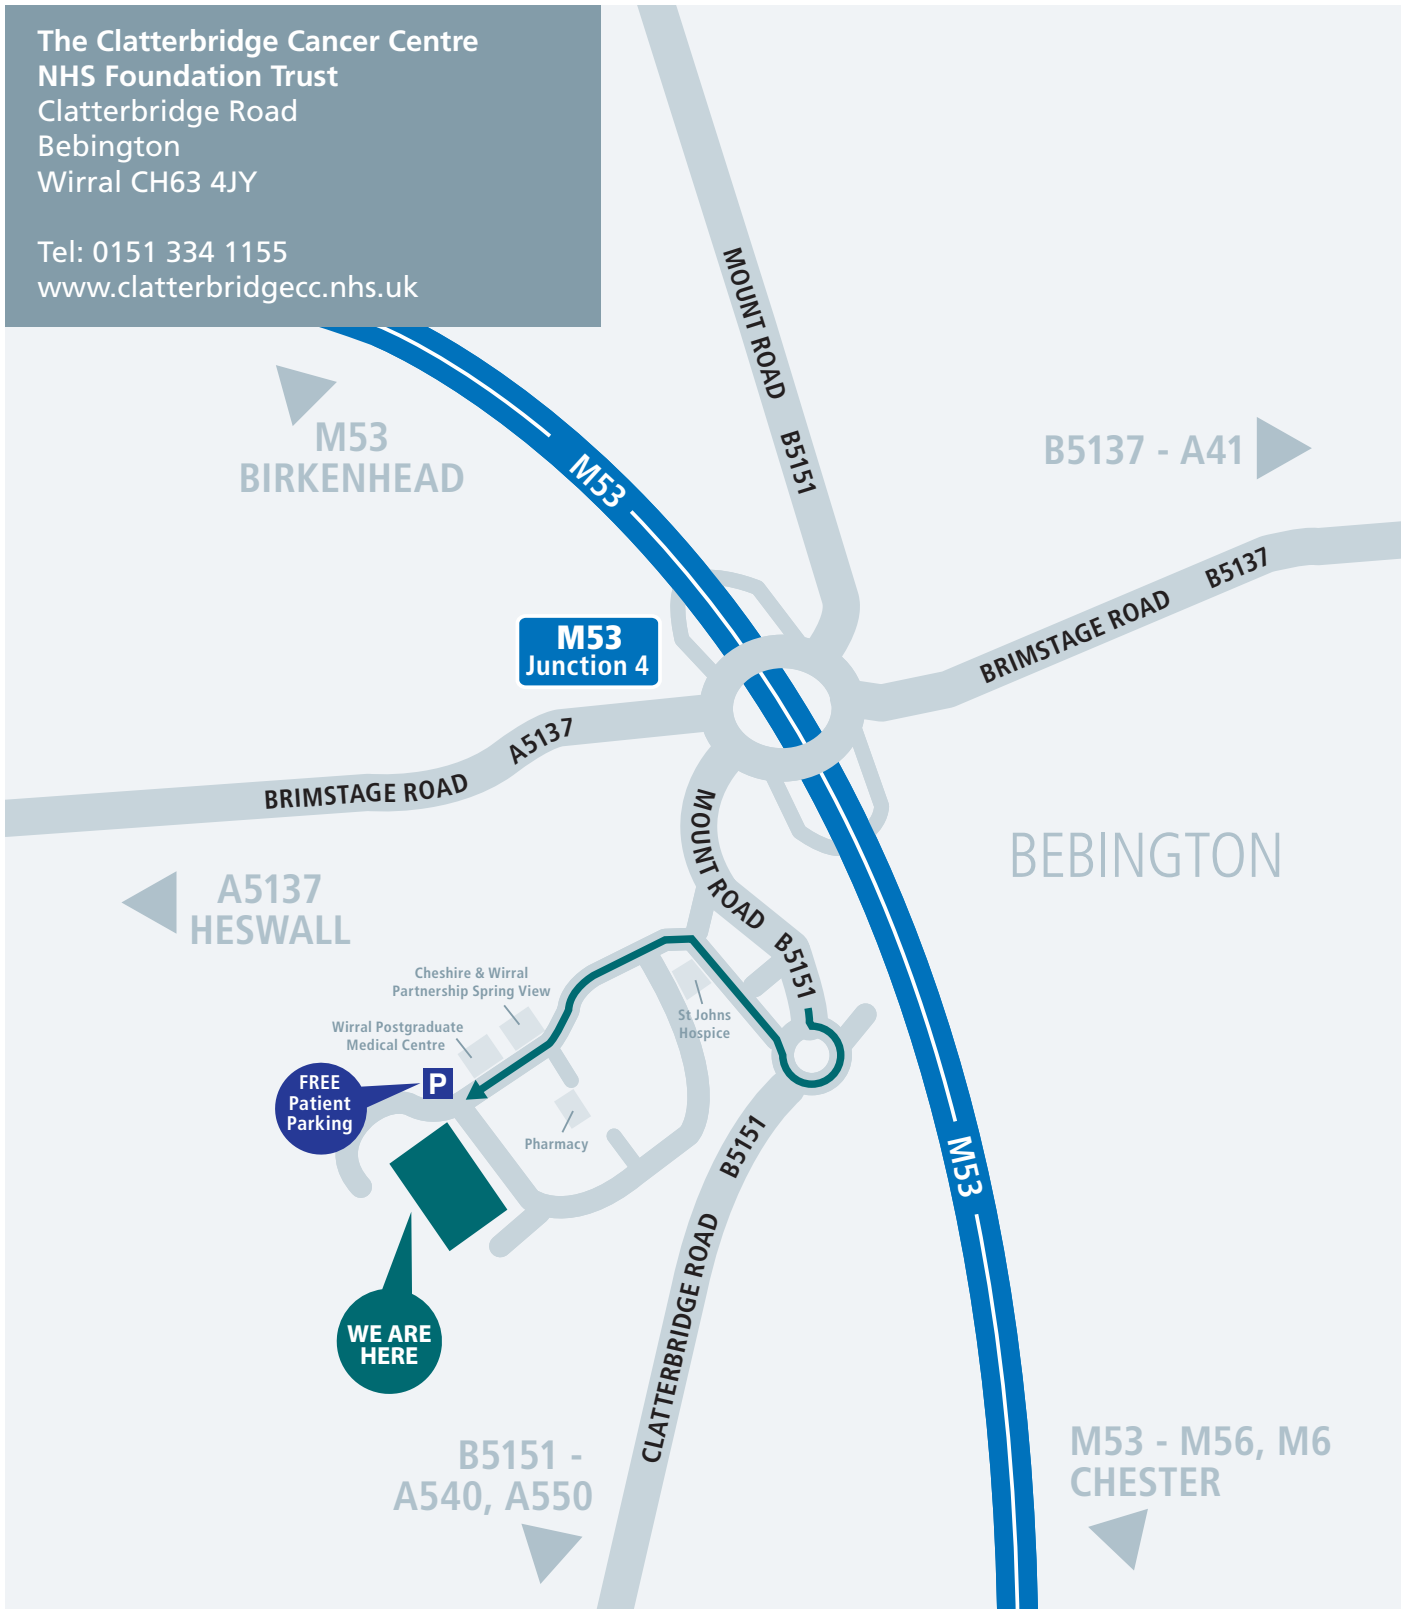

The Clatterbridge Cancer Centre  
NHS Foundation Trust  
Clatterbridge Road  
Bebington  
Wirral CH63 4JY

Tel: 0151 334 1155  
[www.clatterbridgecc.nhs.uk](http://www.clatterbridgecc.nhs.uk)

The Clatterbridge Cancer Centre is just off junction 4 of the M53. From junction 4, follow signs for Clatterbridge Hospital. Once you enter the grounds of the hospital, go straight ahead at the small roundabout. You will find The Clatterbridge Cancer Centre at the far end of the hospital site.

At the front of the Centre's main entrance we have free car parking for patients and visitors.